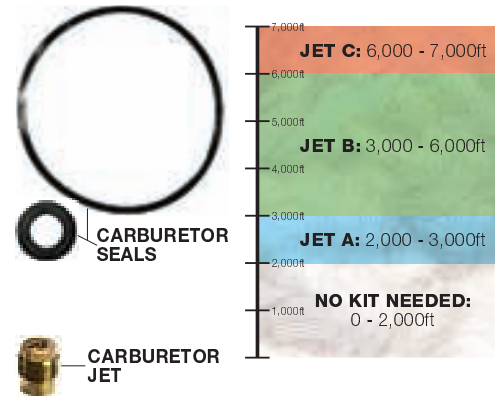

Maintenance Kit:
PN: A058U946

Onan P4500i Accessories

Generator Cover:
PN: A058U957

50A Paralleling Kit:
PN: A058M290

Parallel two P4500i generators with this 50A parallel cord to double your power

This 50A cord can also be used to parallel P4500i and P2500i generators

High Altitude Carburetor Kit:
PN: A058V024

Part Number

Description

A058U956	Maintenance Kit, Onan P4500i
A058M290	50A Paralleling Kit, Onan P4500i
A058U957	Generator Cover, Onan P4500i
A058V024	High Altitude Carburetor Kit 224cc