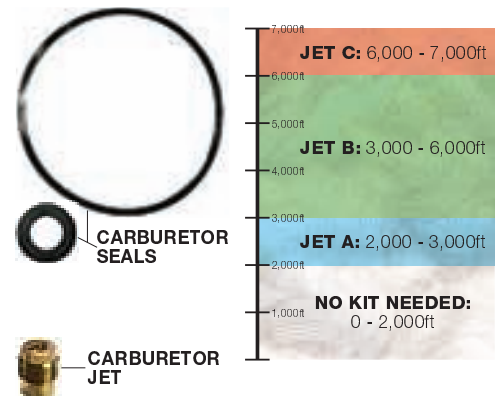

Maintenance Kit:
PN: A058U946

Onan P4500i Accessories

Generator Cover:
PN: A058U957

50A Paralleling Kit:
PN: A058M290

Parallel two P4500i generators with this 50A parallel cord to double your power

This 50A cord can also be used to parallel P4500i and P2500i generators

High Altitude Carburetor Kit:
PN: A058V024

Part Number

Description

A058U956	Maintenance Kit, Onan P4500i
A058M290	50A Paralleling Kit, Onan P4500i
A058U957	Generator Cover, Onan P4500i
A058V024	High Altitude Carburetor Kit 224cc